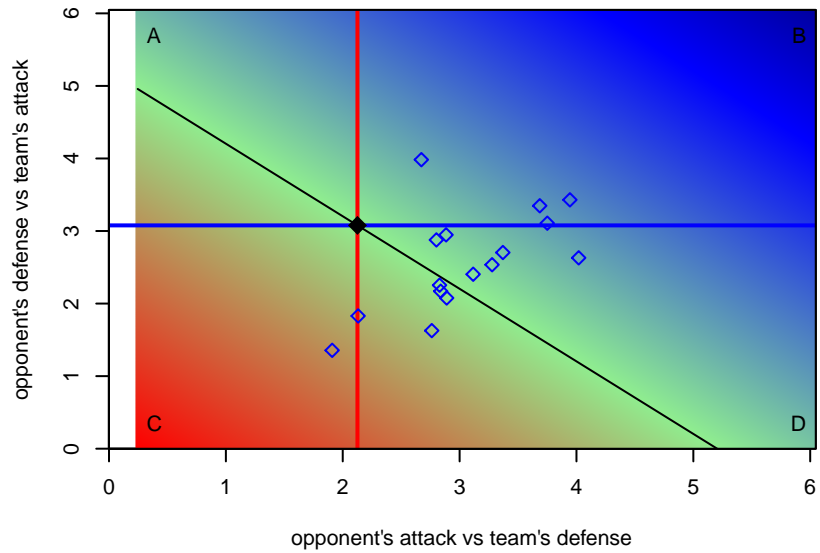

Venues played:
 2016 Spr Idaho D3 U17/18/19
 2016 NV Players Showcase Mandalay Bay U17
 2016 Canyon Rim Classic U19 B U19
 2016 ID State Cup U17

Boise Nationals Timbers Red B00
 Dots are actual minus expected GF (blue circles) and GA (red triangles).
 Blue line is smoothed change in attack strength. Red is smoothed change in defense strength.

**attack and defense variance (black dot)
relative to other teams
and top 10 in region**

**attack and defense rating
relative to others at age
and all opponents in last 13 months**

**attack and defense rating
relative to others at age
and all opponents in last 13 months**

Performance relative to 13 month average

Performance relative to 13 month average

Distribution of opponents
 Red = Lose zone, Blue = Win zone, Green = Even
 Black line separates win/lose zones

lot. A=Neither has attack advantage, B=Opponent has both attack and defense advantage, C=Opponent has both attack and defense disadvantage, D=Both have