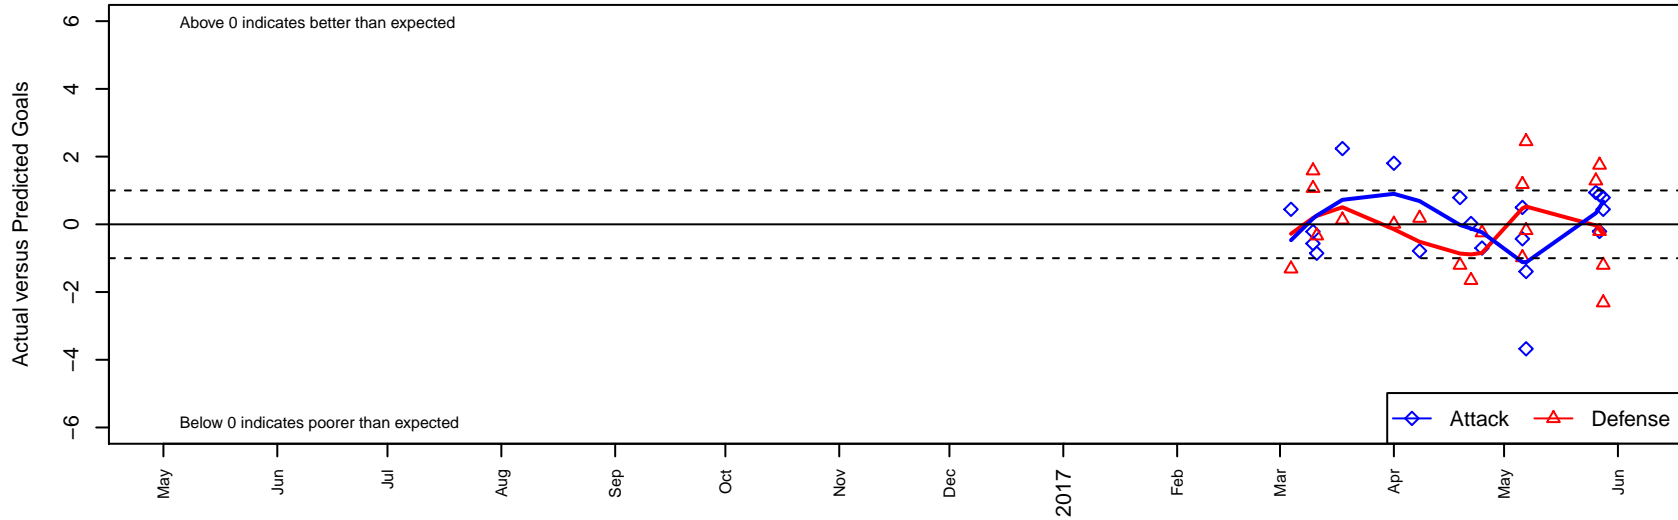

Boise Nationals Timbers Red B00

Boise Nationals
 Boise, ID
 B00 total strength=1551
 attack=21.71 defense=8.38
 spr league = Spr Idaho D3 U17/18/19

alt names used:
 BOISE NATIONALS TIMBERS U17 2000 RED
 BOISE NATIONALS TIMBERS U17 2000 RED

Venues played:
 2016 Spr Idaho D3 U17/18/19
 2016 NV Players Showcase Mandalay Bay U17
 2016 Canyon Rim Classic U19 B U19
 2016 ID State Cup U17

Boise Nationals Timbers Red B00
 Dots are actual minus expected GF (blue circles) and GA (red triangles).
 Blue line is smoothed change in attack strength. Red is smoothed change in defense strength.

**attack and defense variance (black dot)
relative to other teams
and top 10 in region**

**attack and defense rating
relative to others at age
and all opponents in last 13 months**

**attack and defense rating
relative to others at age
and all opponents in last 13 months**

Performance relative to 13 month average

Performance relative to 13 month average

Distribution of opponents
 Red = Lose zone, Blue = Win zone, Green = Even
 Black line separates win/lose zones

lot. A=Neither has attack advantage, B=Opponent has both attack and defense advantage, C=Opponent has both attack and defense disadvantage, D=Both have