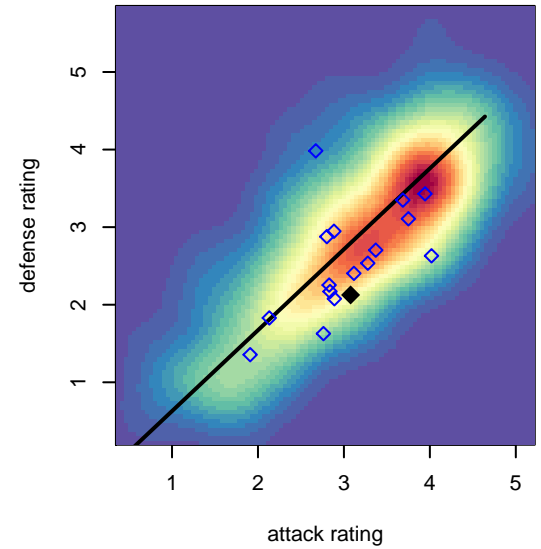

Boise Nationals Timbers Red B00

Boise Nationals
 Boise, ID
 B00 total strength=1551
 attack=21.71 defense=8.38
 spr league = Spr Idaho D3 U17/18/19

alt names used:
 BOISE NATIONALS TIMBERS U17 2000 RED
 BOISE NATIONALS TIMBERS U17 2000 RED

Venues played:
 2016 Spr Idaho D3 U17/18/19
 2016 NV Players Showcase Mandalay Bay U17
 2016 Canyon Rim Classic U19 B U19
 2016 ID State Cup U17

Boise Nationals Timbers Red B00
 Dots are actual minus expected GF (blue circles) and GA (red triangles).
 Blue line is smoothed change in attack strength. Red is smoothed change in defense strength.

**attack and defense variance (black dot)
relative to other teams
and top 10 in region**

**attack and defense rating
relative to others at age
and all opponents in last 13 months**

**attack and defense rating
relative to others at age
and all opponents in last 13 months**

Performance relative to 13 month average

Performance relative to 13 month average

Distribution of opponents
 Red = Lose zone, Blue = Win zone, Green = Even
 Black line separates win/lose zones

lot. A=Neither has attack advantage, B=Opponent has both attack and defense advantage, C=Opponent has both attack and defense disadvantage, D=Both have