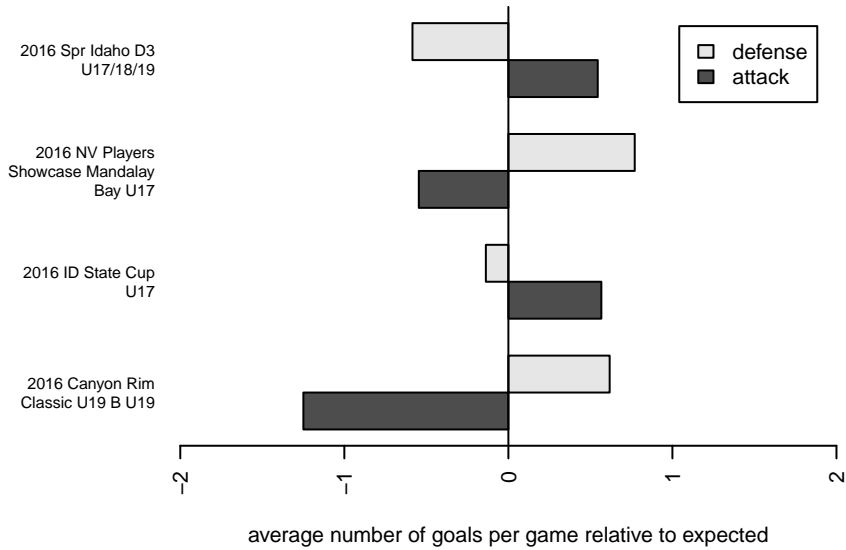

Venues played:
 2016 Spr Idaho D3 U17/18/19
 2016 NV Players Showcase Mandalay Bay U17
 2016 Canyon Rim Classic U19 B U19
 2016 ID State Cup U17

Boise Nationals Timbers Red B00
 Dots are actual minus expected GF (blue circles) and GA (red triangles).
 Blue line is smoothed change in attack strength. Red is smoothed change in defense strength.

**attack and defense variance (black dot)
relative to other teams
and top 10 in region**

**attack and defense rating
relative to others at age
and all opponents in last 13 months**

**attack and defense rating
relative to others at age
and all opponents in last 13 months**

Performance relative to 13 month average

Performance relative to 13 month average

Distribution of opponents
 Red = Lose zone, Blue = Win zone, Green = Even
 Black line separates win/lose zones

lot. A=Neither has attack advantage, B=Opponent has both attack and defense advantage, C=Opponent has both attack and defense disadvantage, D=Both have